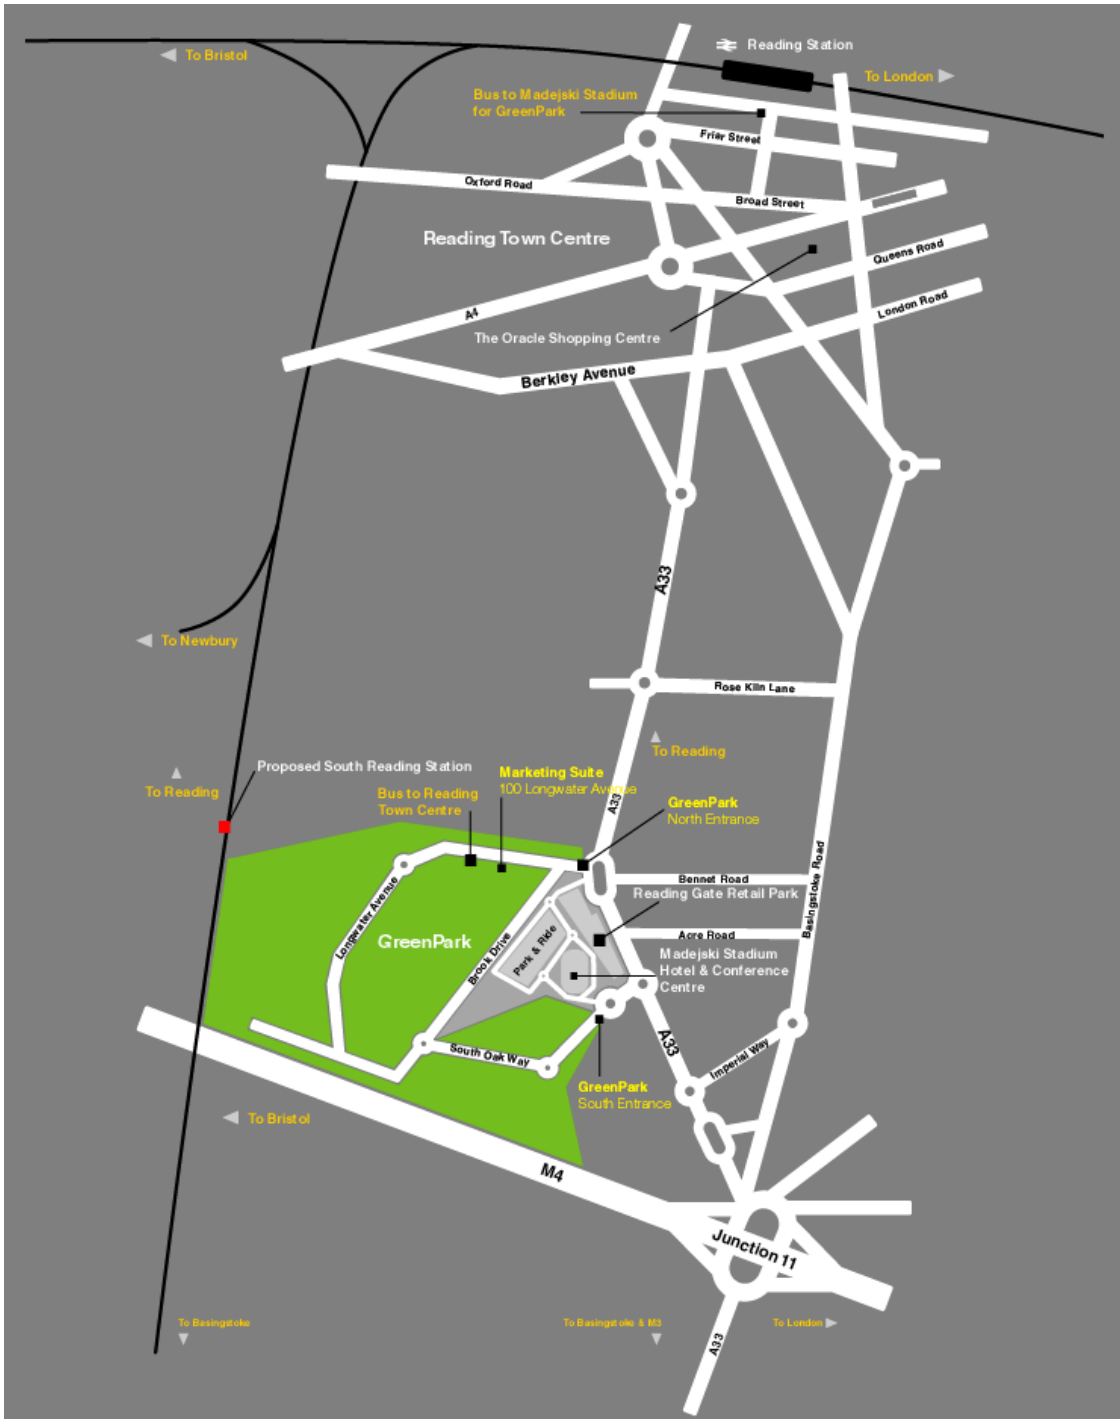

DIRECTIONS TO OUR OFFICES

From the M4

- Leave the M4 at Junction 11, following the A33 towards Reading.
- At the third roundabout, signposted for the Madjeski Stadium, turn left.
- At the first mini roundabout, with the Madjeski Stadium on your right, go straight over.
- At the second mini roundabout, with Costco on your right and the wind turbine on your left, go straight over.
- 250 South Oak Way is the next turning on your right.